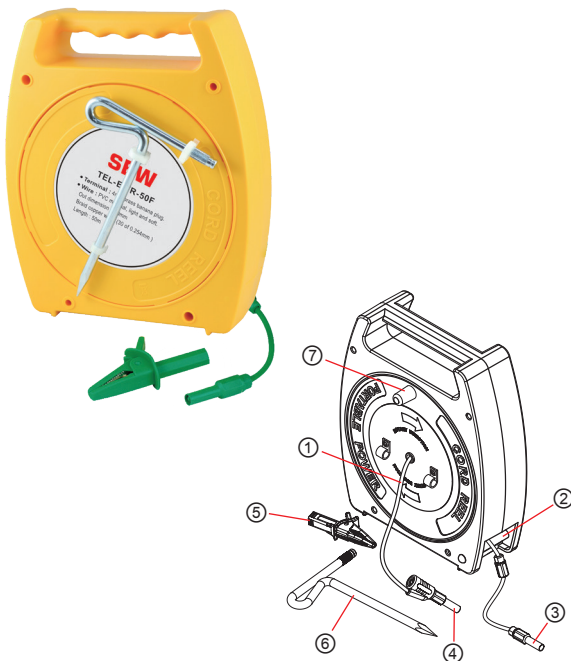

Test Leads / Adapter

TEL-EL

• ELCB Test leads

- Length: 130cm
- Power plug: AU/EU/US/UK plug available
- Outside diameter: 4.0mm
- Terminal: 4mm banana plug

TEL-EWR-50F

- Application: For earth extension use
- Terminal: 4mm brass banana plug
- Wire: PVC light and soft
- Outside diameter: 4.0mm
- Braided copper wires: 30 / 0.254mm
- Length: 50m
- Color: Green
- Dimensions: 225(L) × 105(W) × 270(D)mm
- Weight: Approx. 2300g
- Accessories:
 - Auxiliary earth spike × 1
 - Alligator clip (AL-25C) × 1

- ① Wire
- ② Stop shift
- ③ Terminal plug
- ④ 4mm Adaptor
- ⑤ Alligator clip
- ⑥ Auxiliary earth spike
- ⑦ Retractable handle

C5F series

CAT II 1000V (can be used with alligator clips)

CAT IV 1000V

- Material: Nylon
- Red and black each (set)
- Removable cap for attaching alligator clips
- Probes can be used with all SEW 4mm jack test leads
- Rating: EN 61010-031
 - CAT IV 1000V 0.5A/CAT IV 690V 2A
 - CAT IV 500V 10A/CAT IV 250V 10A

C5K

CAT II 1000V (can be used with alligator clips)

CAT IV 1000V

- Material: Nylon
- Red and black each (set)
- Tip: knife stainless steel
- Jack: nickel-plated, 4mm banana jack
- Probes can be used with all SEW 4mm jack test leads
- Rating:
 - EN 61010-031
 - CAT IV 1000V 10A