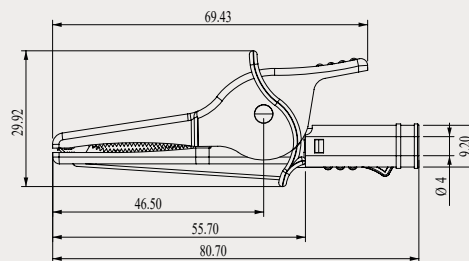

## Alligator Clip / Terminal

**AL-25C**

**AL-25C**

- For 4mm banana plug
- Rating:  
EN 61010-031  
CAT IV 600V 10A
- Color:  
**AL-25CB** Black  
**AL-25CR** Red  
**AL-25CG** Green  
**AL-25CBU** Blue  
**AL-25CW** White

**AL-25C 2-4**

- For 4mm screw
- Rating:  
EN 61010-031  
CAT IV 600V 10A

**AL-26CA**

- Probes can be used with all SEW 4mm jack test leads
- Rating:  
EN 61010-031  
CAT III 600V 10A
- Color:  
**AL-26CAB** Black  
**AL-26CAR** Red  
**AL-26CAG** Green  
**AL-26CABU** Blue  
**AL-26CAW** White

**TER-205**

- 4mm sockets with insulated head and base
- For installation in unit
- ABS resin head

**TER-205B** Black  
**TER-205R** Red