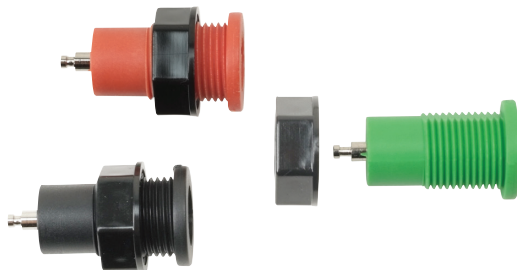

## Alligator Clip / Terminal

**AL-25C**

**AL-25C**

- For 4mm banana plug
- Rating:  
EN 61010-031  
CAT IV 600V 10A
- Color:  
**AL-25CB** Black  
**AL-25CR** Red  
**AL-25CG** Green  
**AL-25CBU** Blue  
**AL-25CW** White

**AL-25C 2-4**

- For 4mm screw
- Rating:  
EN 61010-031  
CAT IV 600V 10A

**AL-26CA**

- Probes can be used with all SEW 4mm jack test leads
- Rating:  
EN 61010-031  
CAT III 600V 10A
- Color:  
**AL-26CAB** Black  
**AL-26CAR** Red  
**AL-26CAG** Green  
**AL-26CABU** Blue  
**AL-26CAW** White

**TER-6200**

- Sockets: nylon sockets
- 4mm sockets with shrouded contact
- Compatible with shrouded plugs and leads
- Supplied with nuts for panel mounting

**TER-6200B** Black  
**TER-6200R** Red  
**TER-6200G** Green

**TER-205**

- 4mm sockets with insulated head and base
- For installation in unit
- ABS resin head

**TER-205B** Black  
**TER-205R** Red