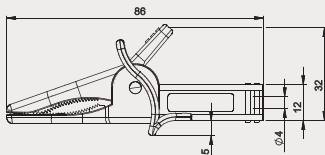

## Alligator Clip / Terminal

**AL-25C**

**AL-25C**

- For 4mm banana plug
- Rating:  
EN 61010-031  
CAT IV 600V 10A
- Color:  
**AL-25CB** Black  
**AL-25CR** Red  
**AL-25CG** Green  
**AL-25CBU** Blue  
**AL-25CW** White

**AL-25C 2-4**

- For 4mm screw
- Rating:  
EN 61010-031  
CAT IV 600V 10A

**AL-26CA**

- Probes can be used with all SEW 4mm jack test leads
- Rating:  
EN 61010-031  
CAT III 600V 10A
- Color:  
**AL-26CAB** Black  
**AL-26CAR** Red  
**AL-26CAG** Green  
**AL-26CABU** Blue  
**AL-26CAW** White

**TER-205**

- 4mm sockets with insulated head and base
- For installation in unit
- ABS resin head

**TER-205B** Black  
**TER-205R** Red