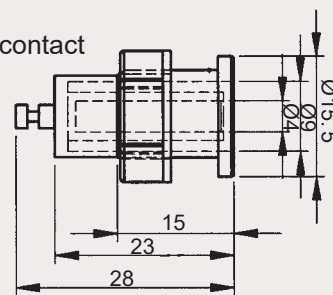

## Alligator Clip / Terminal

**AL-25C**

**AL-25C**

- For 4mm banana plug
- Rating:  
EN 61010-031  
CAT IV 600V 10A
- Color:  
**AL-25CB** Black  
**AL-25CR** Red  
**AL-25CG** Green  
**AL-25CBU** Blue  
**AL-25CW** White

**AL-25C 2-4**

- For 4mm screw
- Rating:  
EN 61010-031  
CAT IV 600V 10A

**AL-26CA**

- Probes can be used with all SEW 4mm jack test leads
- Rating:  
EN 61010-031  
CAT III 600V 10A
- Color:  
**AL-26CAB** Black  
**AL-26CAR** Red  
**AL-26CAG** Green  
**AL-26CABU** Blue  
**AL-26CAW** White

**TER-6200**

- Sockets: nylon sockets
- 4mm sockets with shrouded contact
- Compatible with shrouded plugs and leads
- Supplied with nuts for panel mounting

**TER-6200B** Black  
**TER-6200R** Red  
**TER-6200G** Green

**TER-205**

- 4mm sockets with insulated head and base
- For installation in unit
- ABS resin head

**TER-205B** Black  
**TER-205R** Red