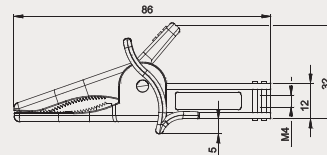

## Alligator Clip / Terminal

**AL-25C**

**AL-25C**

- For 4mm banana plug
- Rating:  
EN 61010-031  
CAT IV 600V 10A
- Color:  
**AL-25CB** Black  
**AL-25CR** Red  
**AL-25CG** Green  
**AL-25CBU** Blue  
**AL-25CW** White

**AL-25C 2-4**

- For 4mm screw
- Rating:  
EN 61010-031  
CAT IV 600V 10A

**AL-26CA**

- Probes can be used with all SEW 4mm jack test leads
- Rating:  
EN 61010-031  
CAT III 600V 10A
- Color:  
**AL-26CAB** Black  
**AL-26CAR** Red  
**AL-26CAG** Green  
**AL-26CABU** Blue  
**AL-26CAW** White

**TER-205**

- 4mm sockets with insulated head and base
- For installation in unit
- ABS resin head

**TER-205B** Black  
**TER-205R** Red