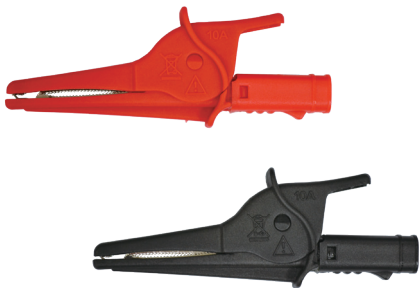

## Alligator Clip / Terminal

**AL-25C**

**AL-25C**

- For 4mm banana plug
- Rating:  
EN 61010-031  
CAT IV 600V 10A
- Color:  
**AL-25CB** Black  
**AL-25CR** Red  
**AL-25CG** Green  
**AL-25CBU** Blue  
**AL-25CW** White

**AL-25C 2-4**

- For 4mm screw
- Rating:  
EN 61010-031  
CAT IV 600V 10A

**AL-26CA**

- Probes can be used with all SEW 4mm jack test leads
- Rating:  
EN 61010-031  
CAT III 600V 10A
- Color:  
**AL-26CAB** Black  
**AL-26CAR** Red  
**AL-26CAG** Green  
**AL-26CABU** Blue  
**AL-26CAW** White

**TER-6200**

- Sockets: nylon sockets
- 4mm sockets with shrouded contact
- Compatible with shrouded plugs and leads
- Supplied with nuts for panel mounting

**TER-6200B** Black  
**TER-6200R** Red  
**TER-6200G** Green

**TER-205**

- 4mm sockets with insulated head and base
- For installation in unit
- ABS resin head

**TER-205B** Black  
**TER-205R** Red