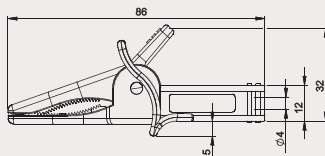

## Alligator clip

**AL-23CA**

**AL-23CA**

- For 4mm banana plug
- Rating:  
EN 61010-031:2015  
CAT IV 1kV 20A

**AL-23CA 2-4**

- For 4mm screw
- Rating:  
EN 61010-031:2015  
+ A1:2008 CAT IV 1kV 20A

**AL-25C**

**AL-25C**

- For 4mm banana plug
- Rating:  
EN 61010-031:2015  
CAT III 600V 10A

**AL-25CB Black**  
**AL-25CR Red**  
**AL-25CG Green**  
**AL-25CBU Blue**  
**AL-25CW White**

**AL-25C 2-4**

- For 4mm screw
- Rating:  
EN 61010-031:2015  
CAT III 600V 10A

**AL-26CA**

- Probes can be used with all SEW 4mm jack test leads
- Rating:  
EN 61010-031: 2015  
CAT III 600V 10A
- Color:  
**AL-26CAB Black**  
**AL-26CAR Red**  
**AL-26CAG Green**  
**AL-26CABU Blue**  
**AL-26CAW White**