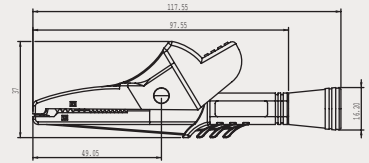

## Alligator clip

**AL-23CA**

**AL-23CA**

- For 4mm banana plug
- Rating:  
EN 61010-031:2015  
CAT IV 1kV 20A

**AL-23CA 2-4**

- For 4mm screw
- Rating:  
EN 61010-031:2015  
+ A1:2008 CAT IV 1kV 20A

**AL-25C**

**AL-25C**

- For 4mm banana plug
- Rating:  
EN 61010-031:2015  
CAT III 600V 10A

**AL-25CB Black**  
**AL-25CR Red**  
**AL-25CG Green**  
**AL-25CBU Blue**  
**AL-25CW White**

**AL-25C 2-4**

- For 4mm screw
- Rating:  
EN 61010-031:2015  
CAT III 600V 10A

**AL-26CA**

- Probes can be used with all SEW 4mm jack test leads
- Rating:  
EN 61010-031: 2015  
CAT III 600V 10A
- Color:  
**AL-26CAB Black**  
**AL-26CAR Red**  
**AL-26CAG Green**  
**AL-26CABU Blue**  
**AL-26CAW White**