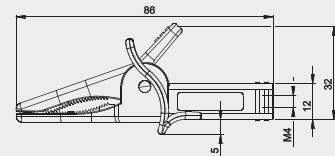

## Alligator clip

**AL-23CA**

**AL-23CA**

- For 4mm banana plug
- Rating:  
EN 61010-031:2015  
CAT IV 1kV 20A

**AL-23CA 2-4**

- For 4mm screw
- Rating:  
EN 61010-031:2015  
+ A1:2008 CAT IV 1kV 20A

**AL-25C**

**AL-25C**

- For 4mm banana plug
- Rating:  
EN 61010-031:2015  
CAT III 600V 10A

**AL-25CB Black**  
**AL-25CR Red**  
**AL-25CG Green**  
**AL-25CBU Blue**  
**AL-25CW White**

**AL-25C 2-4**

- For 4mm screw
- Rating:  
EN 61010-031:2015  
CAT III 600V 10A

**AL-26CA**

- Probes can be used with all SEW 4mm jack test leads
- Rating:  
EN 61010-031: 2015  
CAT III 600V 10A
- Color:  
**AL-26CAB Black**  
**AL-26CAR Red**  
**AL-26CAG Green**  
**AL-26CABU Blue**  
**AL-26CAW White**