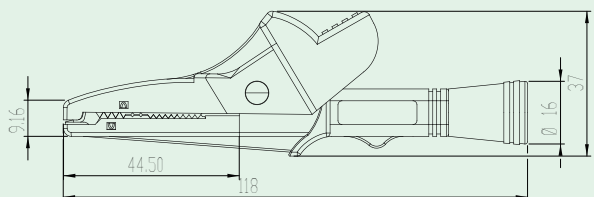

Adapter & Alligator Clip

AL11-C5FP

- Red and Black each(set)
- Tip with protection caps.
- Lantern tip (removable) for use with sockets(4mm).
- Lantern tip can be removed for easy access to terminal blocks(2mm).
- Fuse protection available.
- Probes can be used with all sew 4mm jack test leads.
- Meets EN 61010-031:2002+A1:2008 CAT IV 500V 10A
- Fuse size 6 x 32mm

AL11-C5FPL

- Fuse size 6 x 46mm (CAT IV 1000V 1A)

AL-23C

- Material: ABS
- Large 30mm high tension spring mouth
- For 4mm banana plug
- EN 61010-031:2002+A1:2008 CAT III 600V 20A

AL-23CA

- Material: ABS
- Large 30mm high tension spring mouth
- For 4mm banana plug
- EN 61010-031:2002+A1:2008 CAT IV 600V 20A

AL-25C

- Material: ABS
- Large 40mm high tension spring mouth
- For 4mm banana plug
- EN 61010-031:2002+A1:2008 CAT III 600V 10A