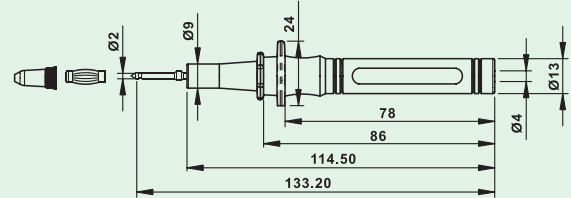

Adapter & Alligator Clip

AL11-C5FP

- Red and Black each(set)
- Tip with protection caps.
- Lantern tip (removable) for use with sockets(4mm).
- Lantern tip can be removed for easy access to terminal blocks(2mm).
- Fuse protection available.
- Probes can be used with all sew 4mm jack test leads.
- Meets EN 61010-031:2002+A1:2008 CAT IV 500V 10A
- Fuse size 6 x 32mm

AL11-C5FPL

- Fuse size 6 x 46mm (CAT IV 1000V 1A)

AL-23C

- Material: ABS
- Large 30mm high tension spring mouth
- For 4mm banana plug
- EN 61010-031:2002+A1:2008 CAT III 600V 20A

AL-23CA

- Material: ABS
- Large 30mm high tension spring mouth
- For 4mm banana plug
- EN 61010-031:2002+A1:2008 CAT IV 600V 20A

AL-25C

- Material: ABS
- Large 40mm high tension spring mouth
- For 4mm banana plug
- EN 61010-031:2002+A1:2008 CAT III 600V 10A