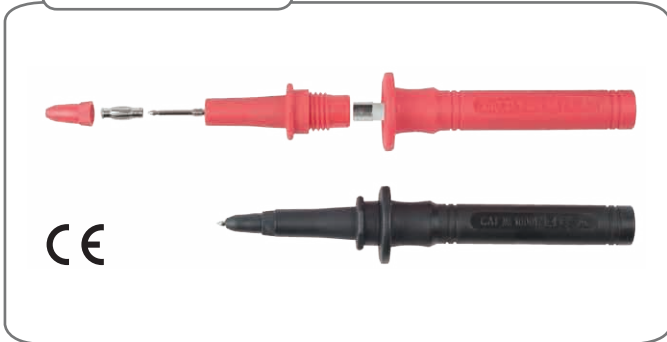

Adapter & Alligator Clip

AL11-C5FP

- Red and Black each(set)
- Tip with protection caps.
- Lantern tip (removable) for use with sockets(4mm).
- Lantern tip can be removed for easy access to terminal blocks(2mm).
- Fuse protection available.
- Probes can be used with all sew 4mm jack test leads.
- Meets EN 61010-031:2002+A1:2008 CAT IV 500V 10A
- Fuse size 6 x 32mm

AL11-C5FPL

- Fuse size 6 x 46mm (CAT IV 1000V 1A)

AL-23C

- Material: ABS
- Large 30mm high tension spring mouth
- For 4mm banana plug
- EN 61010-031:2002+A1:2008 CAT III 600V 20A

AL-23CA

- Material: ABS
- Large 30mm high tension spring mouth
- For 4mm banana plug
- EN 61010-031:2002+A1:2008 CAT IV 600V 20A

AL-25C

- Material: ABS
- Large 40mm high tension spring mouth
- For 4mm banana plug
- EN 61010-031:2002+A1:2008 CAT III 600V 10A