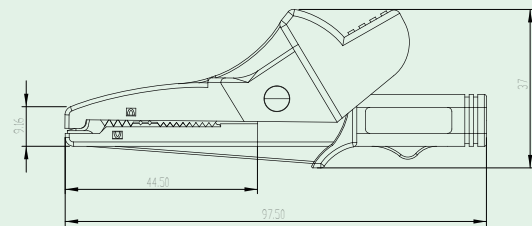

Adapter & Alligator Clip

AL11-C5FP

- Red and Black each(set)
- Tip with protection caps.
- Lantern tip (removable) for use with sockets(4mm).
- Lantern tip can be removed for easy access to terminal blocks(2mm).
- Fuse protection available.
- Probes can be used with all sew 4mm jack test leads.
- Meets EN 61010-031:2002+A1:2008 CAT IV 500V 10A
- Fuse size 6 x 32mm

AL11-C5FPL

- Fuse size 6 x 46mm (CAT IV 1000V 1A)

AL-23C

- Material: ABS
- Large 30mm high tension spring mouth
- For 4mm banana plug
- EN 61010-031:2002+A1:2008 CAT III 600V 20A

AL-23CA

- Material: ABS
- Large 30mm high tension spring mouth
- For 4mm banana plug
- EN 61010-031:2002+A1:2008 CAT IV 600V 20A

AL-25C

- Material: ABS
- Large 40mm high tension spring mouth
- For 4mm banana plug
- EN 61010-031:2002+A1:2008 CAT III 600V 10A